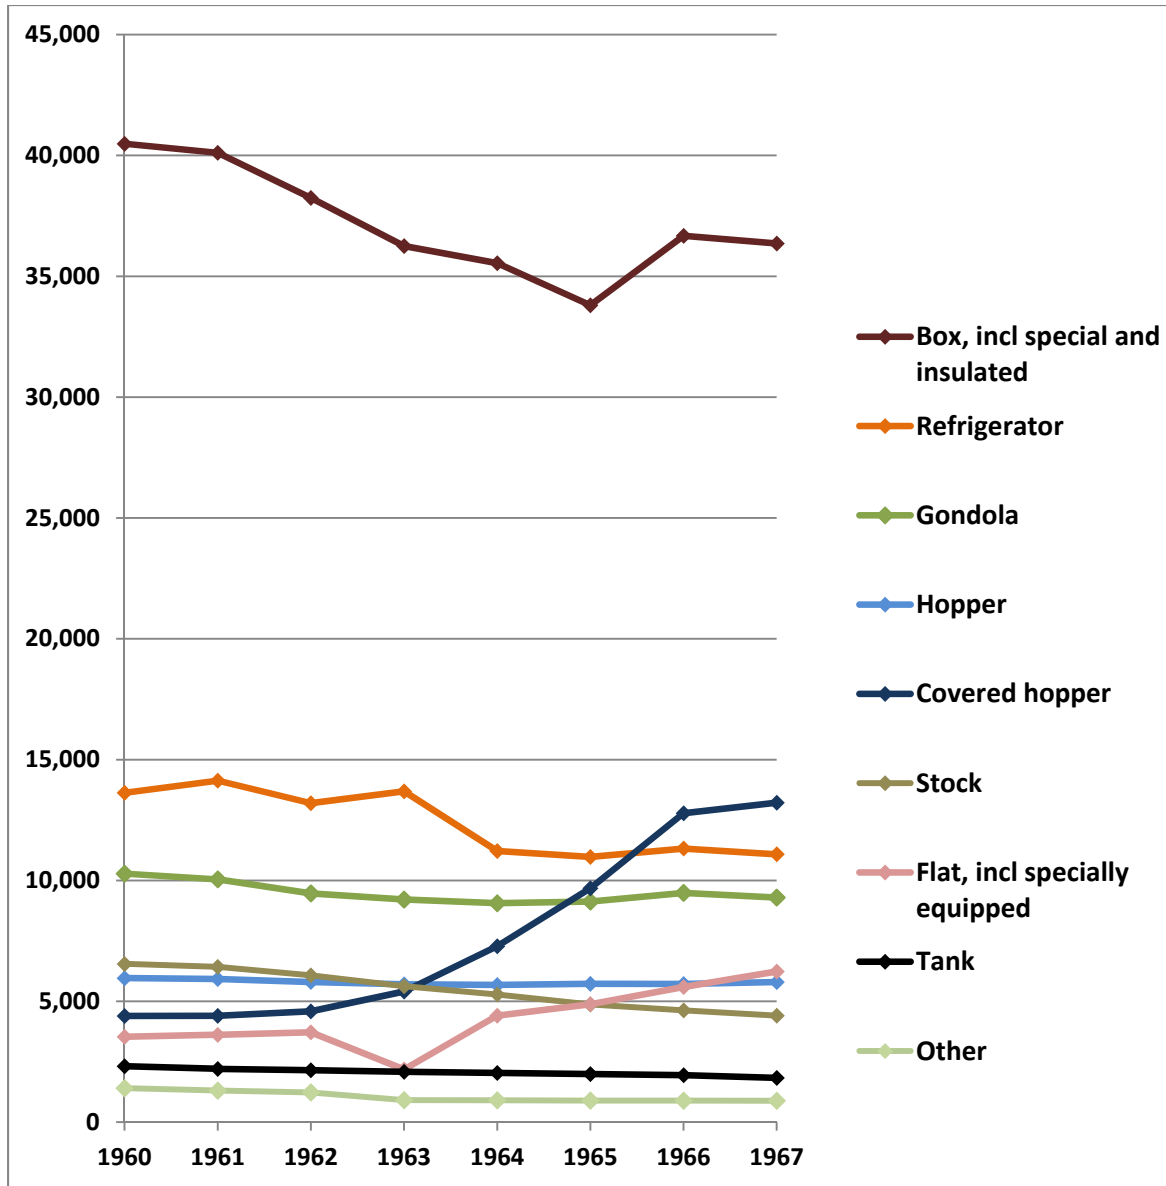

Type and Number of Freight Cars Owned, 1960-1967

The chart shows the types and numbers of freight cars owned by the ATSF at the end of the year, 1960-1967. *Source: Atchison, Topeka & Santa Fe Railway Company annual reports for the years 1960-1967.*